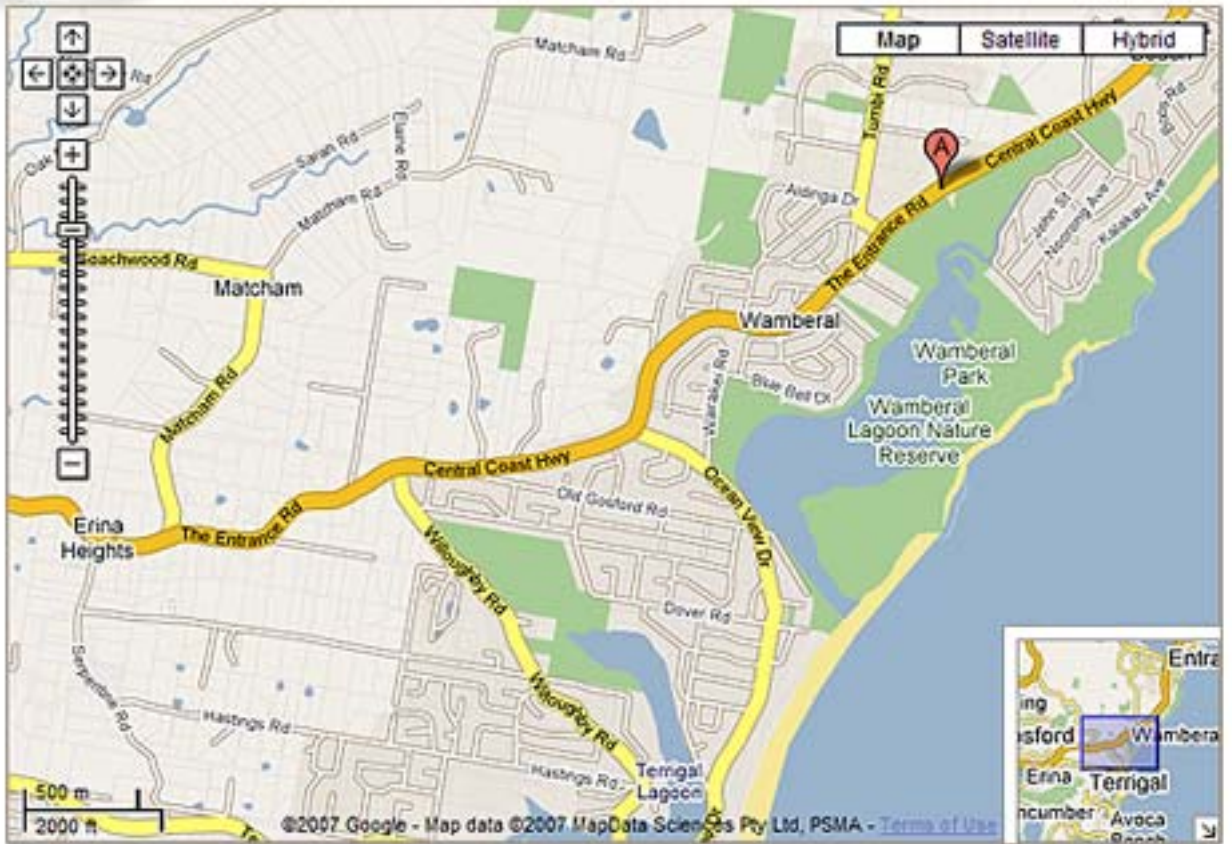

Apollo Resort Wamberal

APOLLO RESORT WAMBERAL

02 4385 2099

Apollo Resort Wamberal
871 The Entrance Road
Wamberal NSW 2260

CLOSE TO - TERRIGAL, GOSFORD, ERINA, THE ENTRANCE & BEACHES

P 61 2 4385 2099
F 62 2 4385 2089